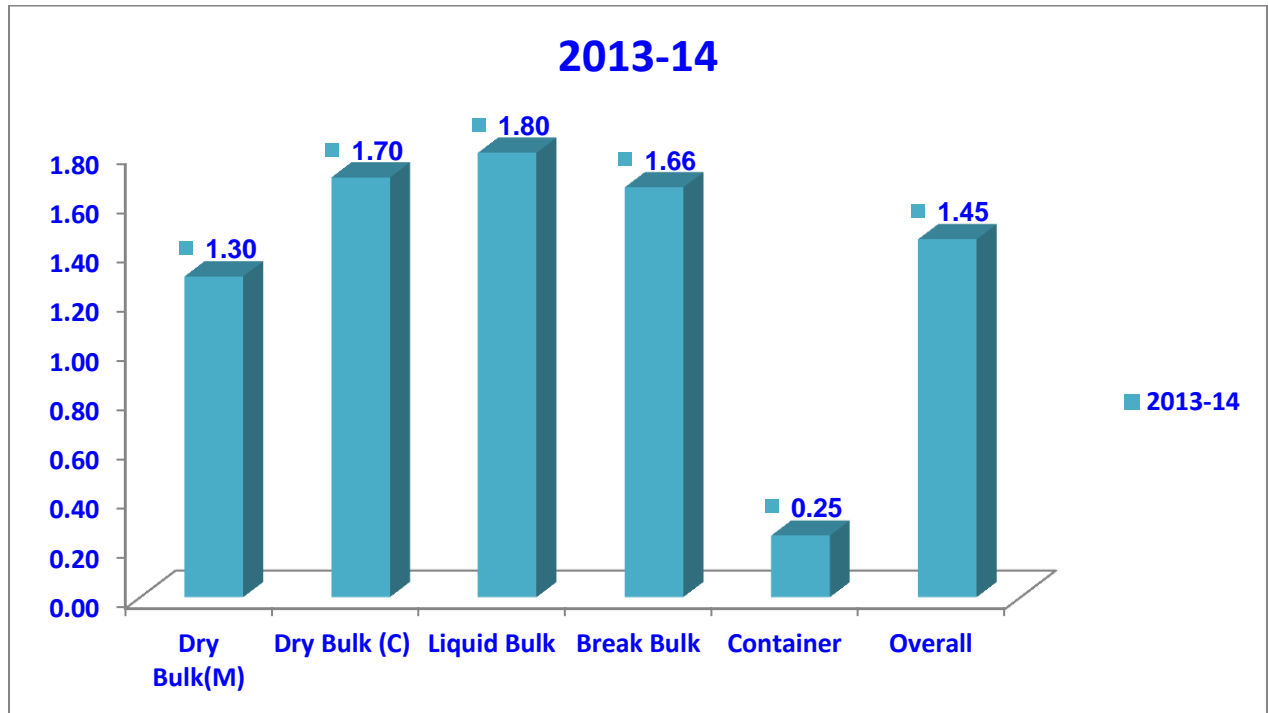

Performance Parameters 2013-14

AVERAGE WAITING TIME (In Hours) Port Account