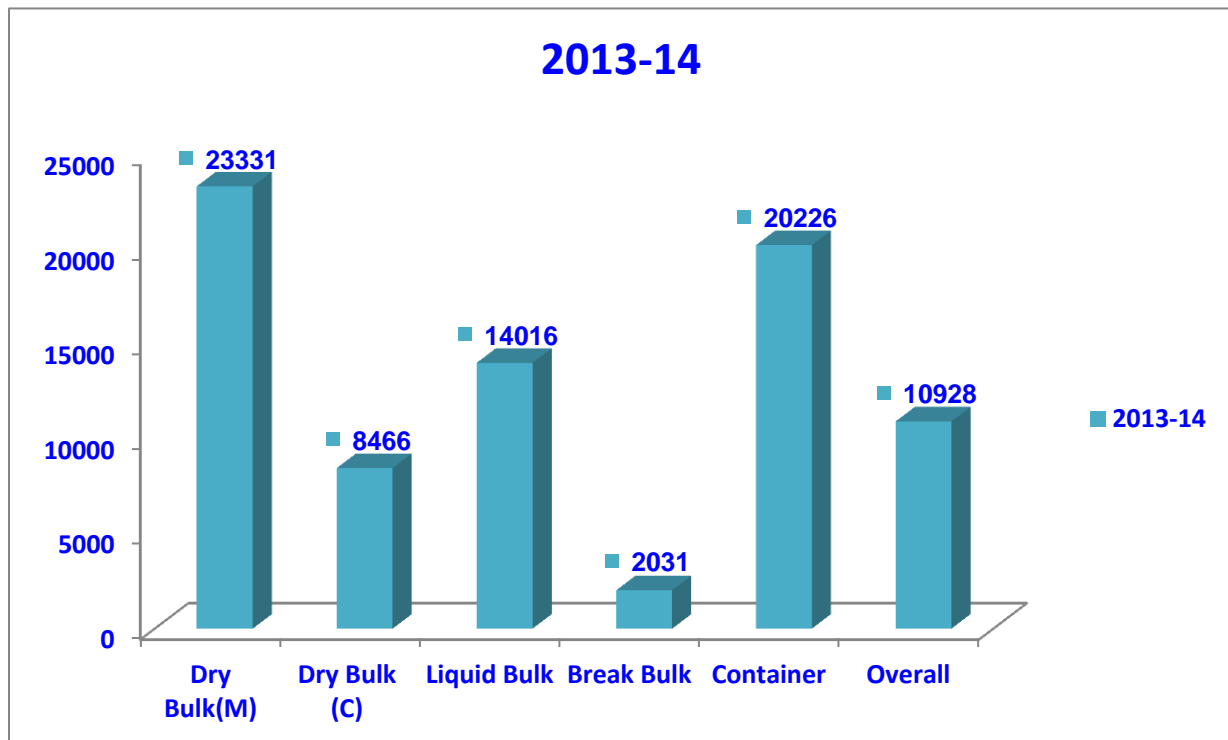

OUTPUT PER BERTH DAY