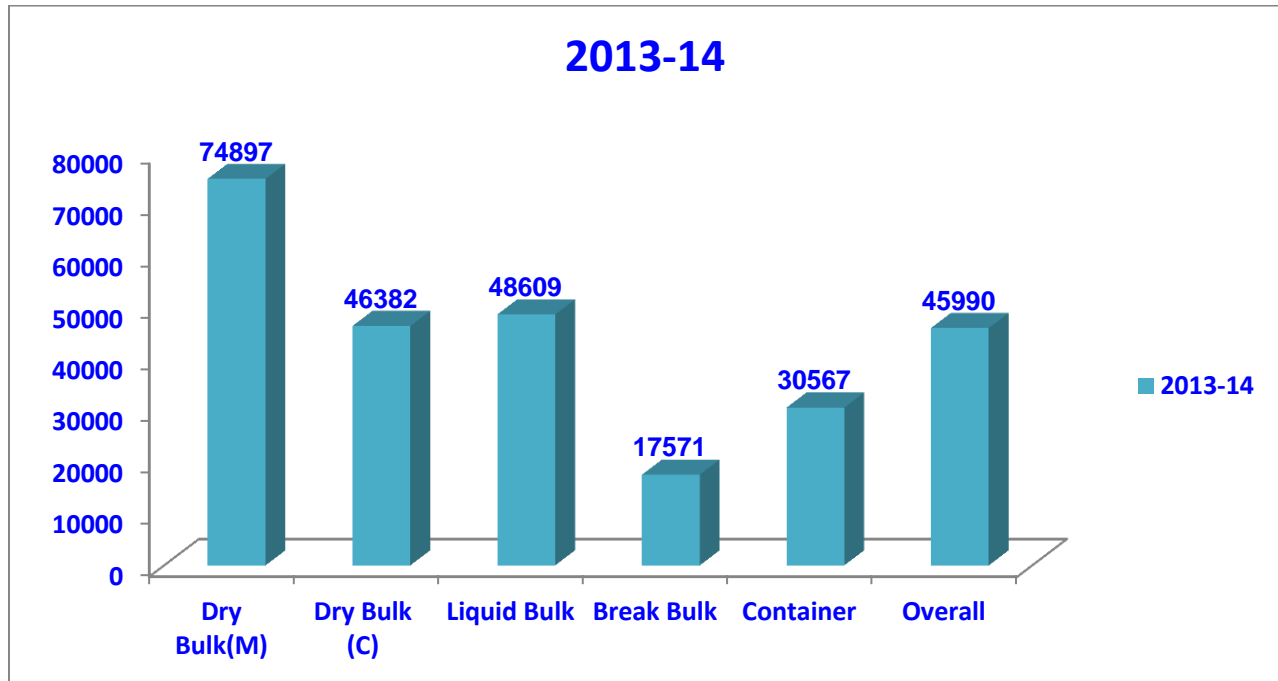

Performance Parameters 2013-14

AVERAGE D.W.T.